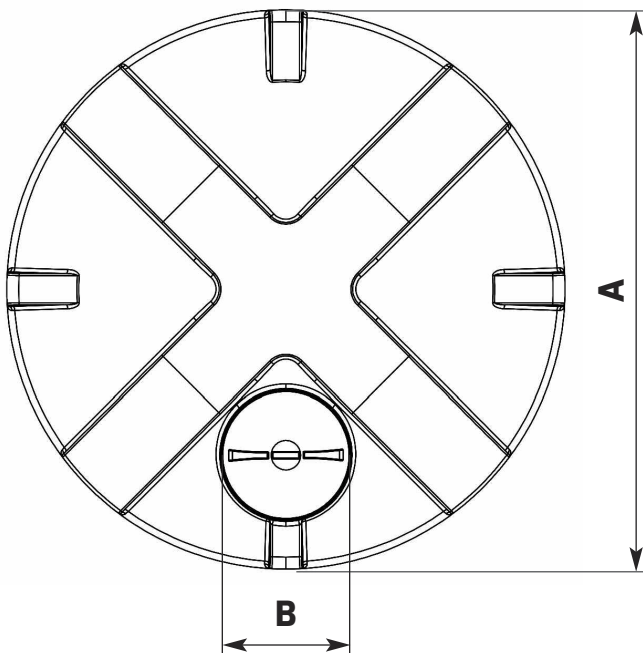

Think Tank Think ENDURATANK

**NEED
MORE HELP?
CALL US ON
01778 562810**

VERTICAL TANK TECHNICAL SPECIFICATION

NON POTABLE	172140		
CAPACITY (Litres)	25000	CAPACITY (Gallons)	5499

A (mm)	2700	B (mm)	620
C (mm)	4650	Standard Outlet	2"