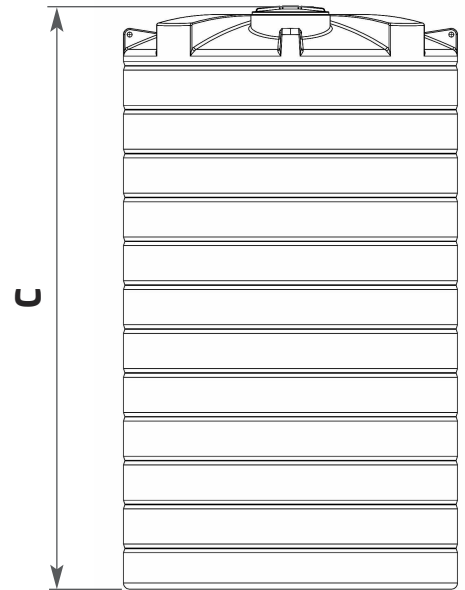

Think Tank Think ENDURATANK

**NEED
MORE HELP?
CALL US ON
01778 562810**

VERTICAL TANK TECHNICAL SPECIFICATION

NON POTABLE	172140		
CAPACITY (Litres)	25000	CAPACITY (Gallons)	5499

A (mm)	2700	B (mm)	620
C (mm)	4650	Standard Outlet	2"